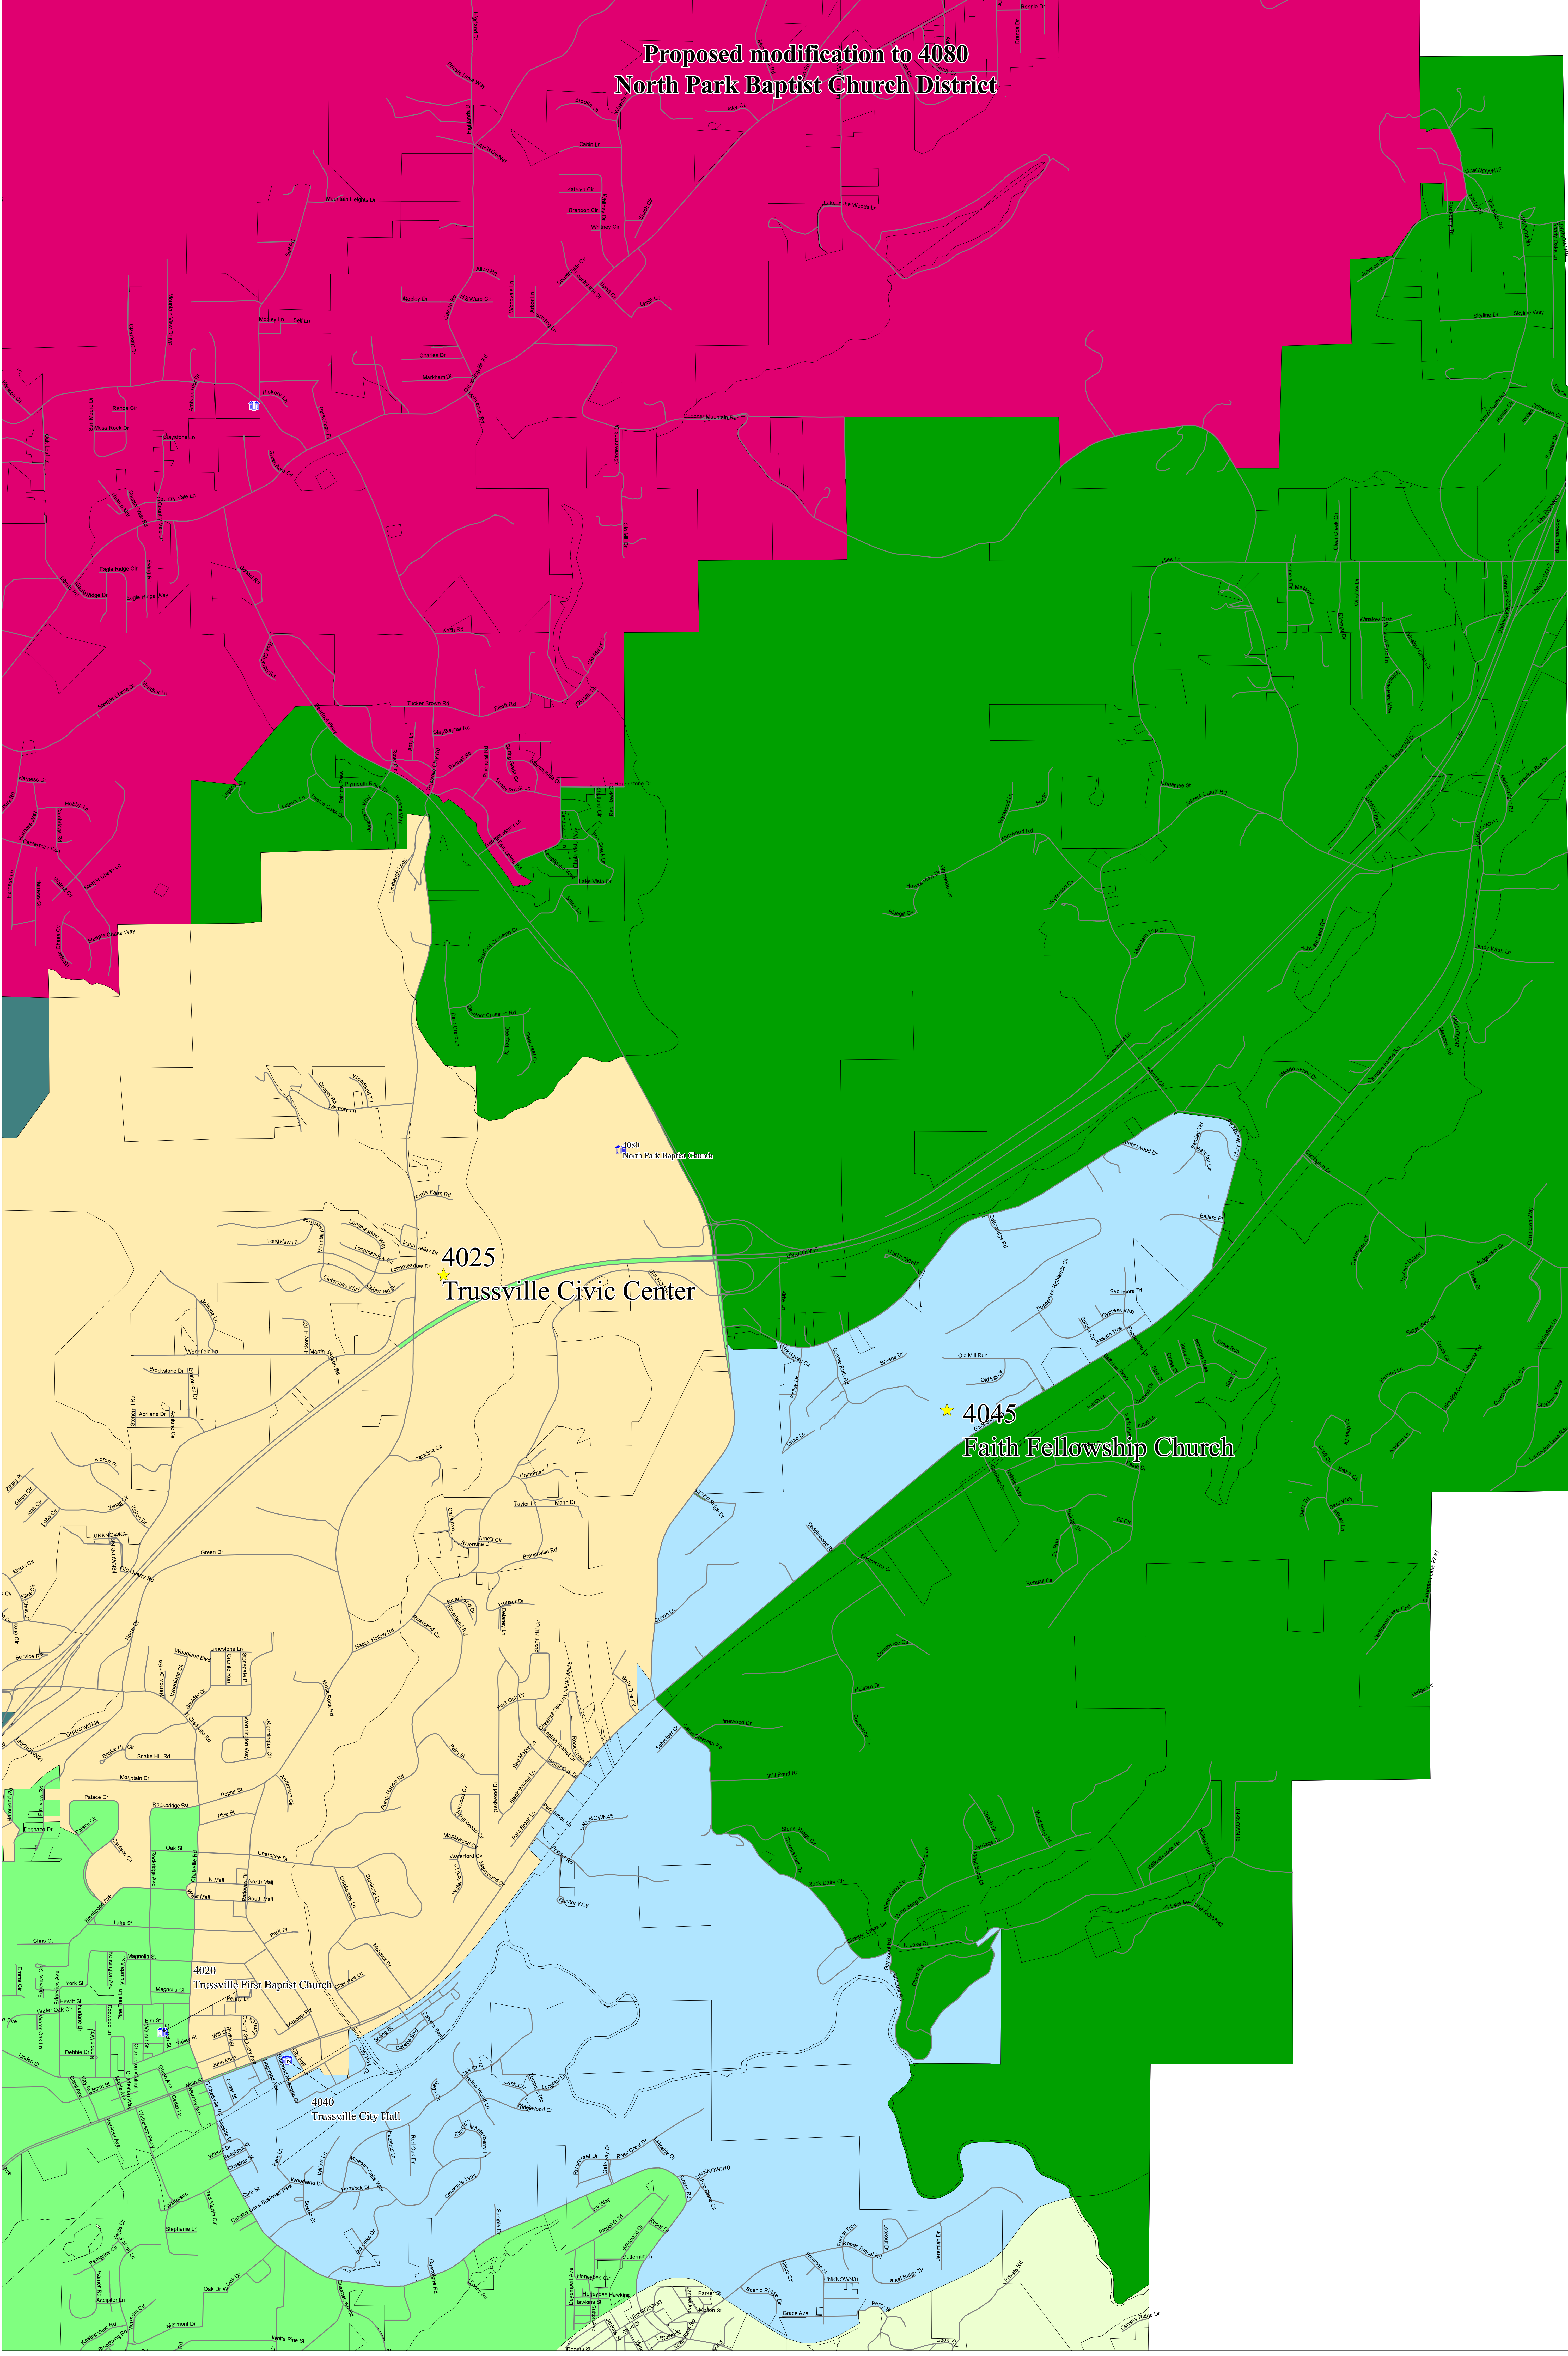

Proposed modification to 4080
North Park Baptist Church District

4025
Trussville Civic Center

4045
Faith Fellowship Church

4020
Trussville First Baptist Church

4040
Trussville City Hall

4080
North Park Baptist Church